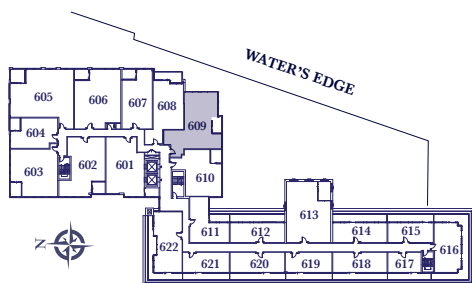

**HARBOUR  
ESTATES**

*Morning Mist*

TWO BEDROOM + DEN  
**1277** SQ. FT.  
(PLUS 129 SQ FT BALCONY)

HARBOUR ESTATES - FLOORS 6 - 7

**HARBOUR ESTATES 609, 709**

Prices, figures, illustrations, sizes, features and finishes are subject to change without notice. Areas and dimensions are approximate and actual usable floor space may vary from the stated area. Layout may be reverse of the unit purchased. E. & O.E. May, 2019